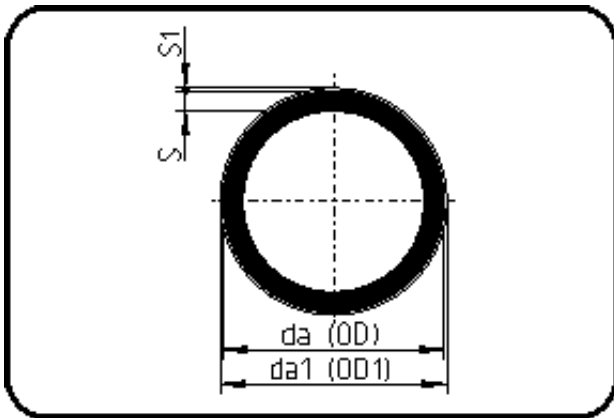

## SURELINE III Pipes

Code: 712.7

- Pipe black 12m
- with blue protective layer
- with 4 green stripes
- extruded
- **PE 100-RC SURELINE III**

From dim. 355 not available from stock - delivery time on request.

Dimension	Code	Detail	Weight
900	70.712.7900.17	900x53,3 SDR17 ISO S-8	153.00

	Unit	Nominale	Tol+	Tol-
da(OD)	mm	900	0.00	0.00
s	mm	53,3	0.00	0.00
s1	mm	3,5	1.50	0.00
da(OD1)	mm	906	0.00	0.00