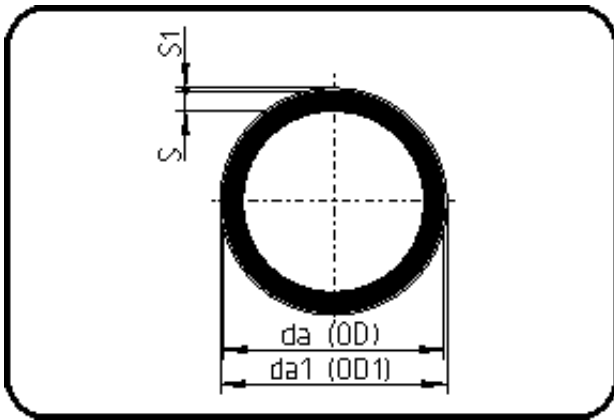

SURELINE III Pipes

Code: 712.8

- Pipe black 12m
- with brown protective layer
- with 4 green stripes
- extruded
- **PE 100-RC SURELINE III**

Not available from stock - delivery time on request.

Dimension	Code	Detail	Weight
1000	70.712.8100.17	1000x59,3 SDR17 ISO S-8	189.00

	Unit	Nominale	Tol+	Tol-
da(OD)	mm	1.000	0.00	0.00
s	mm	59,3	0.00	0.00
s1	mm	4	1.50	0.00
da(OD1)	mm	1.006	0.00	0.00