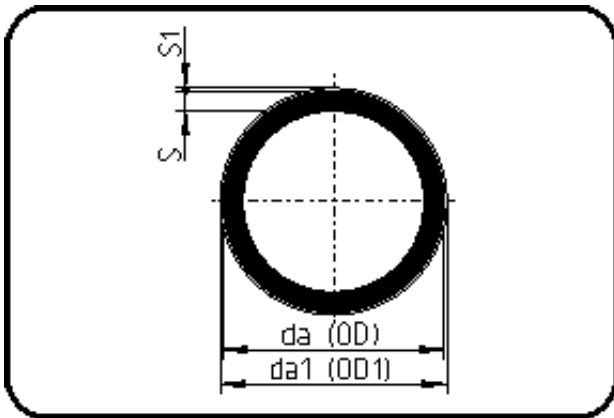

SURELINE III Pipes

Code: 712.7

- Pipe black 12m
- with blue protective layer
- with 4 green stripes
- extruded
- **PE 100-RC SURELINE III**

From dim. 355 not available from stock - delivery time on request.

Dimension	Code	Detail	Weight
315	70.712.7315.17	315X18,7 SDR17 ISO S-8	20.64

	Unit	Nominale	Tol+	Tol-
da(OD)	mm	315	1.90	0.00
s	mm	18,7	2.00	0.00
s1	mm	2,7	1.00	0.00
da(OD1)	mm	320,4	0.00	0.00