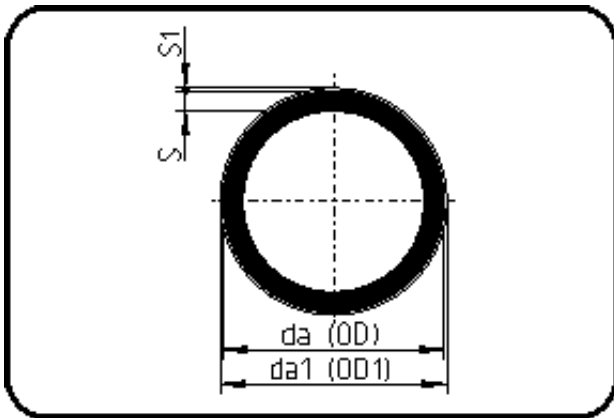

SURELINE III Pipes

Code: 712.7

- Pipe black 12m
- with blue protective layer
- with 4 green stripes
- extruded
- **PE 100-RC SURELINE III**

From dim. 355 not available from stock - delivery time on request.

Dimension	Code	Detail	Weight
140	70.712.7140.11	140X12,7 SDR11 ISO S-5	5.98

	Unit	Nominale	Tol+	Tol-
da(OD)	mm	140	0.90	0.00
s	mm	12,7	1.40	0.00
s1	mm	1,5	1.00	0.00
da(OD1)	mm	143	0.00	0.00