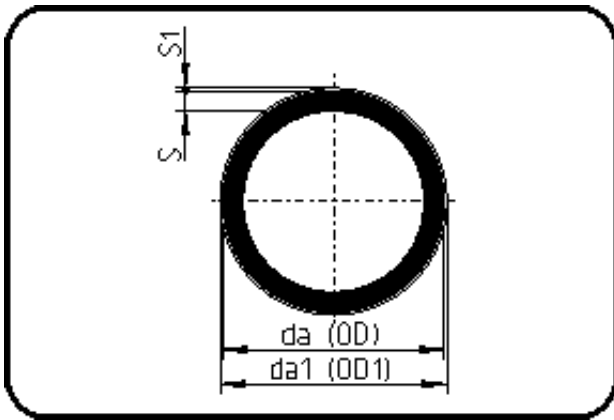

## SURELINE III Pipes

Code: 712.7

- Pipe black 12m
- with blue protective layer
- with 4 green stripes
- extruded
- **PE 100-RC SURELINE III**

From dim. 355 not available from stock - delivery time on request.

| Dimension | Code           | Detail                 | Weight |
|-----------|----------------|------------------------|--------|
| 180       | 70.712.7180.11 | 180X16,4 SDR11 ISO S-5 | 9.87   |

|         | Unit | Nominale | Tol+ | Tol- |
|---------|------|----------|------|------|
| da(OD)  | mm   | 180      | 1.10 | 0.00 |
| s       | mm   | 16,4     | 1.80 | 0.00 |
| s1      | mm   | 2        | 1.00 | 0.00 |
| da(OD1) | mm   | 184      | 0.00 | 0.00 |