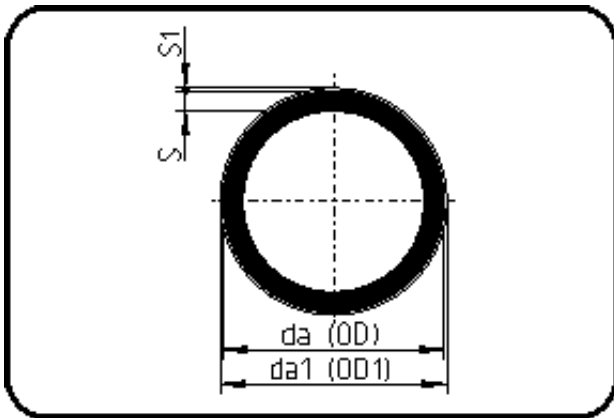

## SURELINE III Pipes

Code: 712.7

- Pipe black 12m
- with blue protective layer
- with 4 green stripes
- extruded
- **PE 100-RC SURELINE III**

From dim. 355 not available from stock - delivery time on request.

Dimension	Code	Detail	Weight
400	70.712.7400.17	400X23,7 SDR17 ISO S-8	32.40

	Unit	Nominale	Tol+	Tol-
da(OD)	mm	400	2.40	0.00
s	mm	23,7	2.50	0.00
s1	mm	2,7	1.50	0.00
da(OD1)	mm	405,4	0.00	0.00