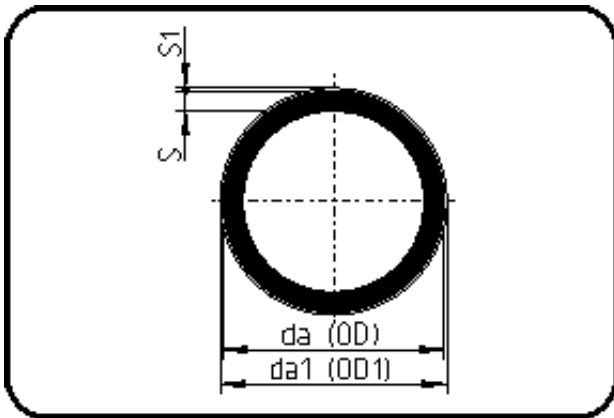

## SURELINE III Pipes

Code: 712.8

- Pipe black 12m
- with brown protective layer
- with 4 green stripes
- extruded
- **PE 100-RC SURELINE III**

Not available from stock - delivery time on request.

| Dimension | Code           | Detail                 | Weight |
|-----------|----------------|------------------------|--------|
| 710       | 70.712.8710.17 | 710x42,1 SDR17 ISO S-8 | 96.00  |

|         | Unit | Nominale | Tol+ | Tol- |
|---------|------|----------|------|------|
| da(OD)  | mm   | 710      | 0.00 | 0.00 |
| s       | mm   | 42,1     | 0.00 | 0.00 |
| s1      | mm   | 3        | 1.50 | 0.00 |
| da(OD1) | mm   | 716      | 0.00 | 0.00 |