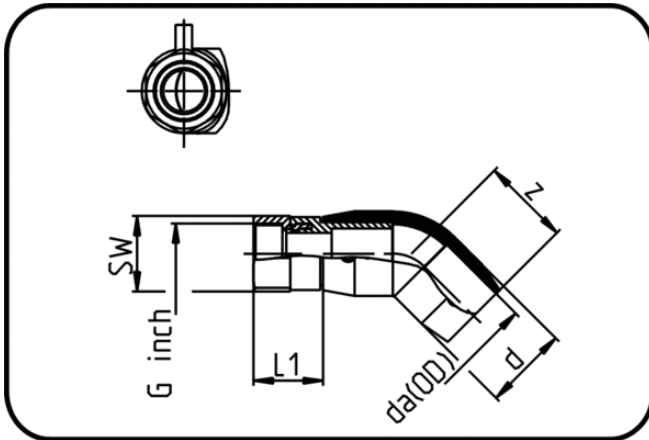

Electro Fusion Fittings

Code: 189

- E-Adaptor Elbow 45°
- with brass-female thread
- W/P-TW
- injection moulded
- **Electro-fusion**
- **PE 100-RC black**

Dimension	Code	Detail	da(OD) mm	z mm	L1 mm	d mm	SW mm	G inch	Weight
20 X 1/2	70.189.2020.11	20X1/2" SDR 11 PN16	20	52	36	30	32	0,5	0.16
25 X 3/4	70.189.2525.11	25X3/4" SDR 11 PN16	25	52	40	35	36	0,75	0.20
32 X 1	70.189.3232.11	32X1" SDR 11 PN16	32	56	44	42	41	1	0.27
40 X 1 1/4	70.189.4040.11	40X1 1/4" SDR 17-11 PN16	40	63	49	53	50	1,25	0.43
50 X 1 1/2	70.189.5050.11	50X1 1/2" SDR 17-11 PN16	50	70	56	67	60	1,5	0.60
63 X 2	70.189.6363.11	63X2" SDR 17-11 PN16	63	82	67	83	70	2	1.15