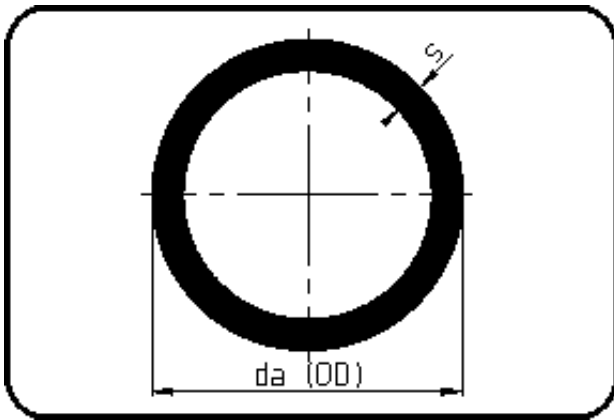

SURELINE I Pipes

Code: 712

- Pipe black 12m
- with blue stripes
- extruded
- PE 100-RC SURELINE I

Dim. 90 - 315 available from stock. Please request other stripe-colours individually.

Dimension	Code	Detail	Weight
180	70.712.0180.17	180X10,7 SDR17 ISO S-8	5.77

	Unit	Nominale	Tol+	Tol-
da(OD)	mm	180	1.10	0.00
s	mm	10,7	1.20	0.00