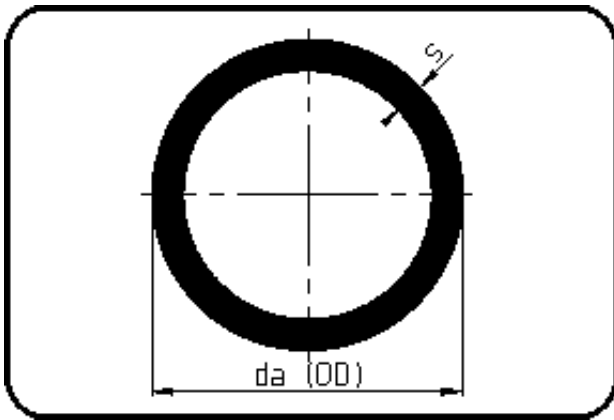

## SURELINE I Pipes

Code: 712

- Pipe black 12m
- with blue stripes
- extruded
- PE 100-RC SURELINE I

Dim. 90 - 315 available from stock. Please request other stripe-colours individually.

Dimension	Code	Detail	Weight
75	70.712.0075.17	75X4,5 SDR17 ISO S-8	1.03

	Unit	Nominale	Tol+	Tol-
da(OD)	mm	75	0.50	0.00
s	mm	4,5	0.60	0.00