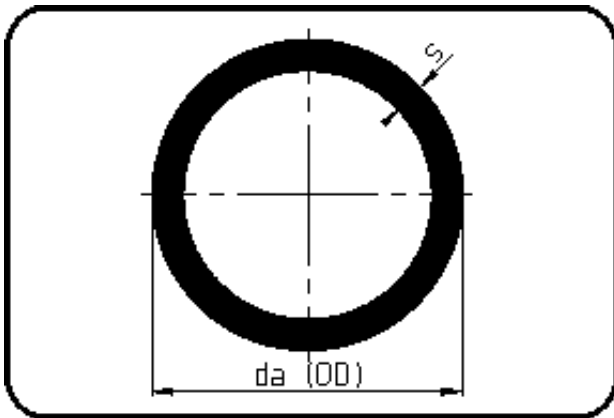

SURELINE I Pipes

Code: 712

- Pipe black 12m
- with blue stripes
- extruded
- PE 100-RC SURELINE I

Dim. 90 - 315 available from stock. Please request other stripe-colours individually.

Dimension	Code	Detail	Weight
200	70.712.0200.11	200X18,2 SDR11 ISO S-5	10.50

	Unit	Nominale	Tol+	Tol-
da(OD)	mm	200	1.20	0.00
s	mm	18,2	2.00	0.00