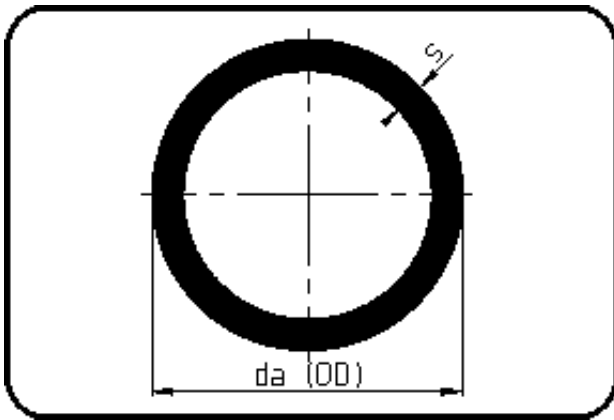

SURELINE I Pipes

Code: 712

- Pipe black 12m
- with blue stripes
- extruded
- PE 100-RC SURELINE I

Dim. 90 - 315 available from stock. Please request other stripe-colours individually.

| Dimension | Code | Detail | Weight |
|-----------|----------------|------------------------|--------|
| 710 | 70.712.0710.11 | 710X64,5 SDR11 ISO S-5 | 131.00 |

| | Unit | Nominale | Tol+ | Tol- |
|--------|------|----------|------|------|
| da(OD) | mm | 710 | 6.40 | 0.00 |
| s | mm | 64,5 | 6.60 | 0.00 |