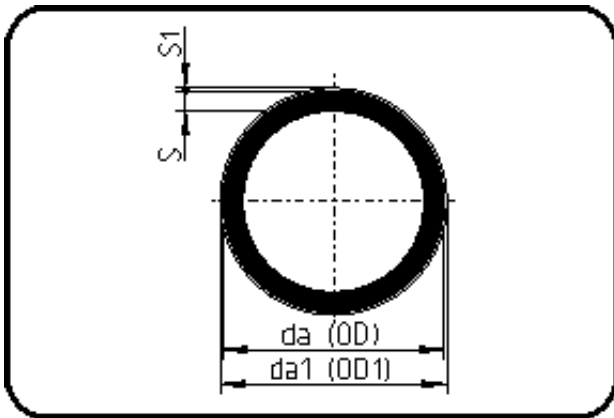

SURELINE III Pipes

Code: 712.7

- Pipe black 12m
- with blue protective layer
- with 4 green stripes
- extruded
- **PE 100-RC SURELINE III**

From dim. 355 not available from stock - delivery time on request.

Dimension	Code	Detail	Weight
710	70.712.7710.17	710x42,1 SDR17 ISO S-8	96.00

	Unit	Nominale	Tol+	Tol-
da(OD)	mm	710	0.00	0.00
s	mm	42,1	0.00	0.00
s1	mm	3	1.50	0.00
da(OD1)	mm	716	0.00	0.00