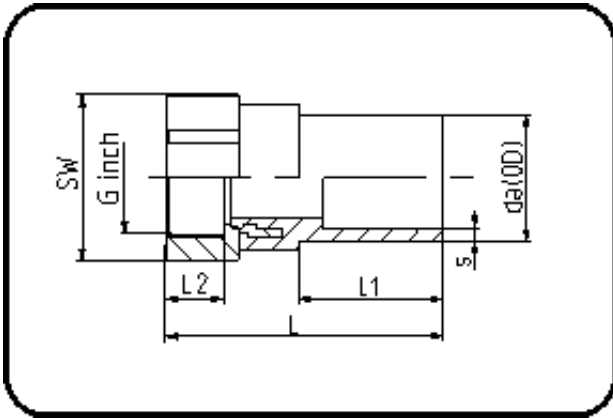

Electro Fusion Fittings

Code: 180

- Brass-R-female thread
- for E-Adaptor
- W/P-TW
- injection moulded
- **Electro-fusion**
- **PE 100-RC black**

Dimension	Code	Detail	Weight
40 X 1 1/4	70.180.0040.11	40X1 1/4" SDR 17-11 PN16	0.30

	Unit	Nominale	Tol+	Tol-
da(OD)	mm	40	0.40	0.00
L	mm	98	1.50	1.50
L1	mm	51	1.50	1.50
SW	mm	50	0.00	0.00
G	inch	1,25	0.00	0.00
L2	mm	21	0.75	0.00
s	mm	3,7	0.50	0.00
E	mm	41,91	0.00	0.00
K	mm	38,95	0.00	0.00