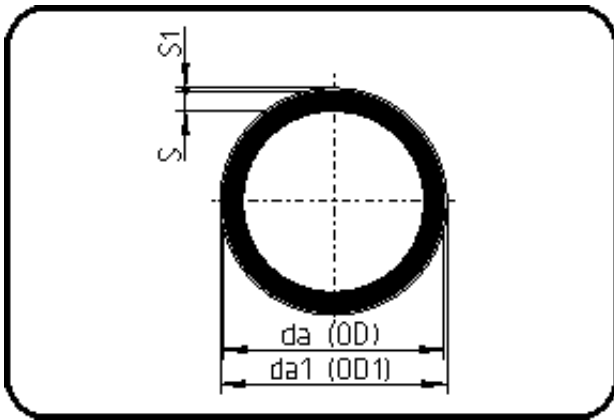

SURELINE III Pipes

Code: 712.8

- Pipe black 12m
- with brown protective layer
- with 4 green stripes
- extruded
- **PE 100-RC SURELINE III**

Not available from stock - delivery time on request.

Dimension	Code	Detail	Weight
140	70.712.8140.11	140X12,7 SDR11 ISO S-5	5.98

	Unit	Nominale	Tol+	Tol-
da(OD)	mm	140	0.90	0.00
s	mm	12,7	1.40	0.00
s1	mm	1,5	1.00	0.00
da(OD1)	mm	143	0.00	0.00