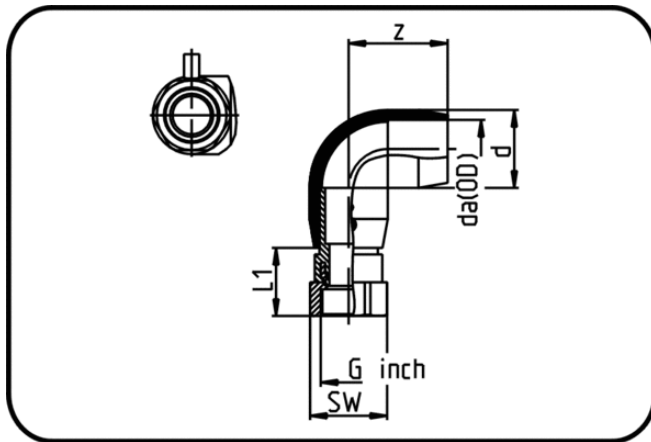

Electro Fusion Fittings

Code: 187

- **E-Adaptor Elbow 90°**
- with brass-female thread
- W/P-TW
- injection moulded
- **Electro-fusion**
- **PE 100-RC black**

Dimension	Code	Detail	da(OD) mm	z mm	L1 mm	d mm	SW mm	G inch	Weight
20 X 1/2	70.187.2020.11	20X1/2" SDR 11 PN16	20	58	36	30	32	0,5	0.18
25 X 3/4	70.187.2525.11	25X3/4" SDR 11 PN16	25	61	40	35	36	0,75	0.22
32 X 1	70.187.3232.11	32X1" SDR 11 PN16	32	65	44	42	41	1	0.28
40 X 1 1/4	70.187.4040.11	40X1 1/4" SDR 17-11 PN16	40	75	49	53	50	1,25	0.43
50 X 1 1/2	70.187.5050.11	50X1 1/2" SDR 17-11 PN16	50	85	56	67	60	1,5	0.78
63 X 2	70.187.6363.11	63X2" SDR 17-11 PN16	63	100	67	83	70	2	1.16