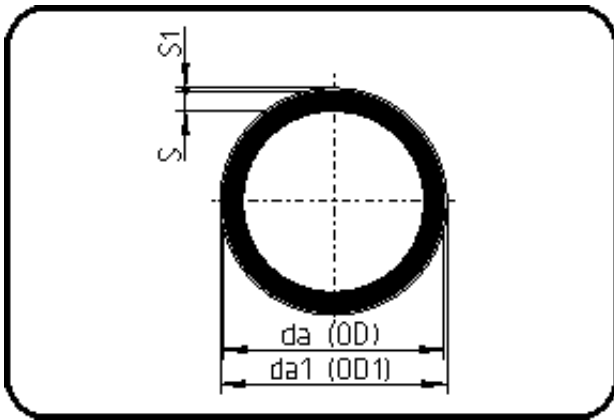

## SURELINE III Pipes

Code: 712.8

- Pipe black 12m
- with brown protective layer
- with 4 green stripes
- extruded
- **PE 100-RC SURELINE III**

Not available from stock - delivery time on request.

Dimension	Code	Detail	Weight
140	70.712.8140.17	140X8,3 SDR17 ISO S-8	4.34

	Unit	Nominale	Tol+	Tol-
da(OD)	mm	140	0.90	0.00
s	mm	8,3	1.00	0.00
s1	mm	1,5	1.00	0.00
da(OD1)	mm	143	0.00	0.00