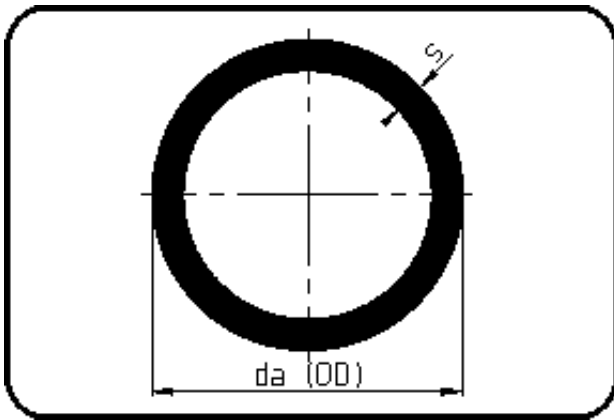

SURELINE I Pipes

Code: 712

- Pipe black 12m
- with blue stripes
- extruded
- PE 100-RC SURELINE I

Dim. 90 - 315 available from stock. Please request other stripe-colours individually.

Dimension	Code	Detail	Weight
250	70.712.0250.11	250X22,7 SDR11 ISO S-5	16.30

	Unit	Nominale	Tol+	Tol-
da(OD)	mm	250	1.50	0.00
s	mm	22,7	2.40	0.00