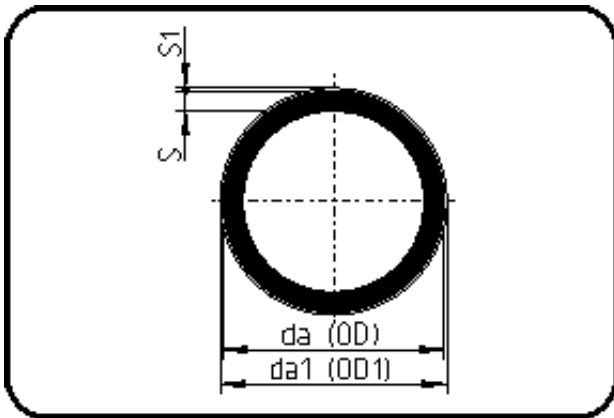

## SURELINE III Pipes

Code: 712.7

- Pipe black 12m
- with blue protective layer
- with 4 green stripes
- extruded
- **PE 100-RC SURELINE III**

From dim. 355 not available from stock - delivery time on request.

Dimension	Code	Detail	Weight
110	70.712.7110.17	110X6,6 SDR17 ISO S-8	2.85

	Unit	Nominale	Tol+	Tol-
da(OD)	mm	110	0.70	0.00
s	mm	6,6	0.80	0.00
s1	mm	1,5	1.00	0.00
da(OD1)	mm	113	0.00	0.00