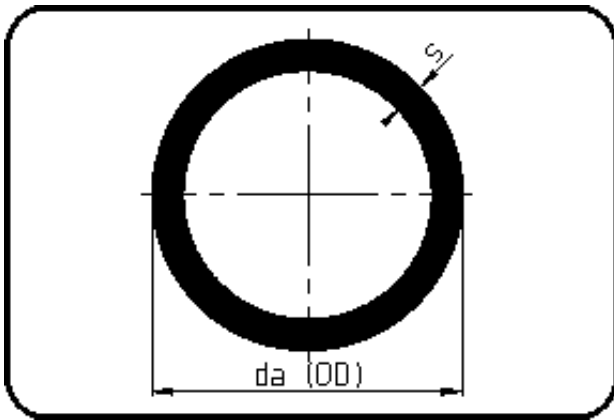

SURELINE I Pipes

Code: 712

- Pipe black 12m
- with blue stripes
- extruded
- PE 100-RC SURELINE I

Dim. 90 - 315 available from stock. Please request other stripe-colours individually.

Dimension	Code	Detail	Weight
450	70.712.0450.11	450X40,9 SDR11 ISO S-5	52.80

	Unit	Nominale	Tol+	Tol-
da(OD)	mm	450	2.70	0.00
s	mm	40,9	4.20	0.00