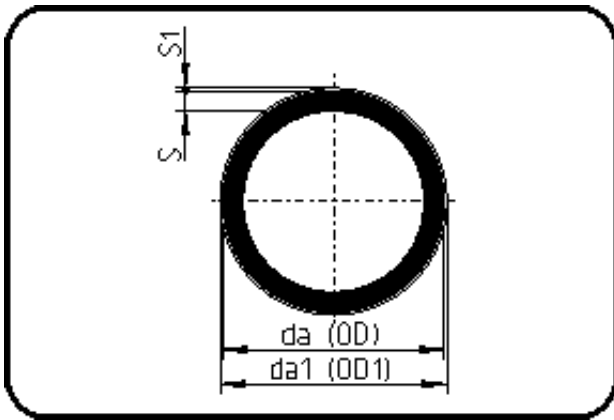

SURELINE III Pipes

Code: 712.8

- Pipe black 12m
- with brown protective layer
- with 4 green stripes
- extruded
- **PE 100-RC SURELINE III**

Not available from stock - delivery time on request.

Dimension	Code	Detail	Weight
450	70.712.8450.11	450X40,9 SDR11 ISO S-5	57.80

	Unit	Nominale	Tol+	Tol-
da(OD)	mm	450	2.70	0.00
s	mm	40,9	4.20	0.00
s1	mm	3	1.50	0.00
da(OD1)	mm	456	0.00	0.00