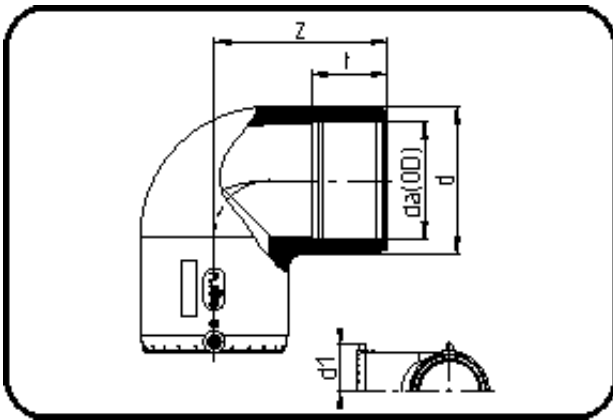

Electro Fusion Fittings

Code: 171

- **E-Elbow 90°**
- MOP water 16bar/gas 10bar
- W/P-TW
- injection moulded
- **Electro-fusion**
- **PE 100-RC black**

Dimension	Code	Detail	Weight
75	70.171.0075.11	75 SDR 17-11	0.60

	Unit	Nominale	Tol+	Tol-
da(OD)	mm	75	0.00	0.00
d	mm	97	0.75	0.75
d1	mm	66	1.50	1.50
t	mm	69	2.25	2.25
z	mm	114	2.25	2.25