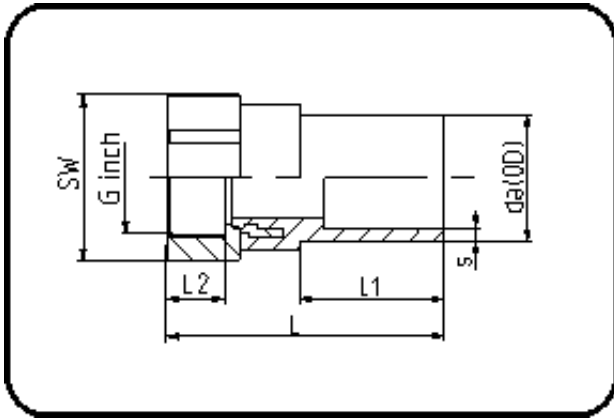

Electro Fusion Fittings

Code: 180.1

- Steel-R-female thread
- for E-Adaptor
- W/P-TW
- injection moulded
- **Electro-fusion**
- **PE 100-RC black**

Discontinued products.

Dimension	Code	Detail	Weight
63 X 2	70.180.1063.11	63X2" SDR 17-11 PN16	0.72

	Unit	Nominale	Tol+	Tol-
da(OD)	mm	63	0.40	0.00
L	mm	129	1.50	1.50
L1	mm	65	1.50	1.50
SW	mm	70	0.00	0.00
G	inch	2	0.00	0.00
L2	mm	27	0.75	0.00
s	mm	5,8	0.70	0.00
E	mm	59,61	0.00	0.00
K	mm	56,66	0.00	0.00