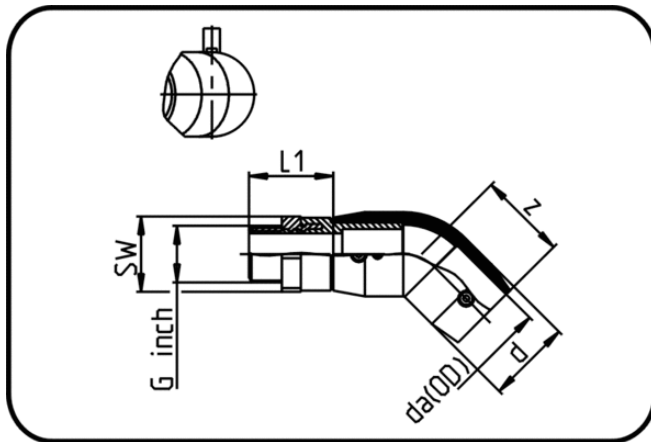

## Electro Fusion Fittings

Code: 188

- E-Adaptor Elbow 45°
- with brass-male thread
- W/P-TW
- injection moulded
- **Electro-fusion**
- **PE 100-RC black**

Dimension	Code	Detail	da(OD) mm	z mm	L1 mm	d mm	SW mm	G inch	Weight
20 X 1/2	70.188.2020.11	20X1/2" SDR 11 PN16	20	52	45	30	32	0,5	0.15
25 X 3/4	70.188.2525.11	25X3/4" SDR 11 PN16	25	52	46	35	36	0,75	0.18
32 X 1	70.188.3232.11	32X1" SDR 11 PN16	32	56	49	42	41	1	0.26
40 X 1 1/4	70.188.4040.11	40X1 1/4" SDR 17-11 PN16	40	63	52	53	50	1,25	0.40
50 X 1 1/2	70.188.5050.11	50X1 1/2" SDR 17-11 PN16	50	70	55	67	60	1,5	0.57
63 X 2	70.188.6363.11	63X2" SDR 17-11 PN16	63	82	62	83	70	2	0.90