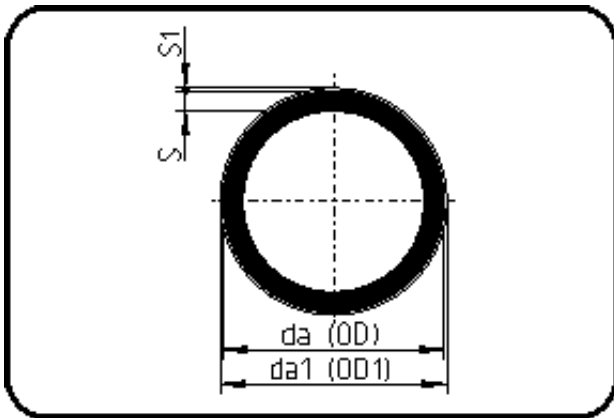

SURELINE III Pipes

Code: 712.8

- Pipe black 12m
- with brown protective layer
- with 4 green stripes
- extruded
- **PE 100-RC SURELINE III**

Not available from stock - delivery time on request.

Dimension	Code	Detail	Weight
315	70.712.8315.17	315X18,7 SDR17 ISO S-8	20.64

	Unit	Nominale	Tol+	Tol-
da(OD)	mm	315	1.90	0.00
s	mm	18,7	2.00	0.00
s1	mm	2,7	1.00	0.00
da(OD1)	mm	320,4	0.00	0.00