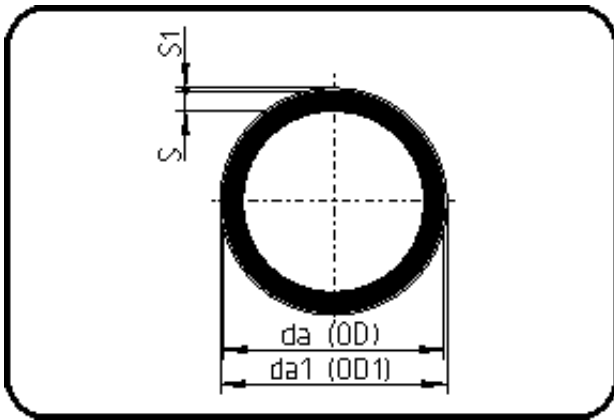

SURELINE III Pipes

Code: 712.7

- Pipe black 12m
- with blue protective layer
- with 4 green stripes
- extruded
- **PE 100-RC SURELINE III**

From dim. 355 not available from stock - delivery time on request.

Dimension	Code	Detail	Weight
800	70.712.7800.11	800x72,6 SDR11 ISO S-5	176.00

	Unit	Nominale	Tol+	Tol-
da(OD)	mm	800	0.00	0.00
s	mm	72,6	0.00	0.00
s1	mm	3,5	1.50	0.00
da(OD1)	mm	806	0.00	0.00