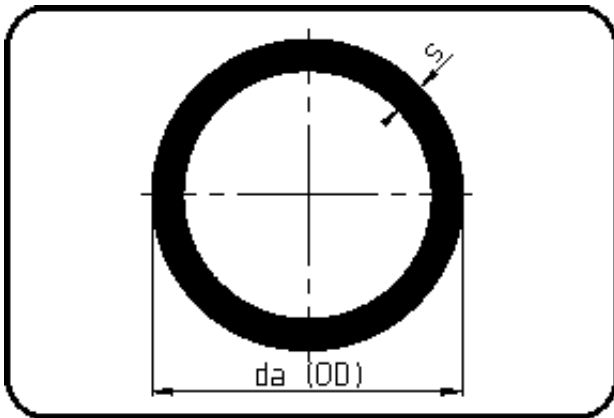

SURELINE I Pipes

Code: 706

- Pipe black 6m
- with blue stripes
- extruded
- PE 100-RC SURELINE I

Please request other stripe-colours individually.

| Dimension | Code | Detail | Weight |
|-----------|----------------|------------------------|--------|
| 110 | 70.706.0110.11 | 110X10,0 SDR11 ISO S-5 | 3.18 |

| | Unit | Nominale | Tol+ | Tol- |
|--------|------|----------|------|------|
| da(OD) | mm | 110 | 0.70 | 0.00 |
| s | mm | 10 | 1.10 | 0.00 |