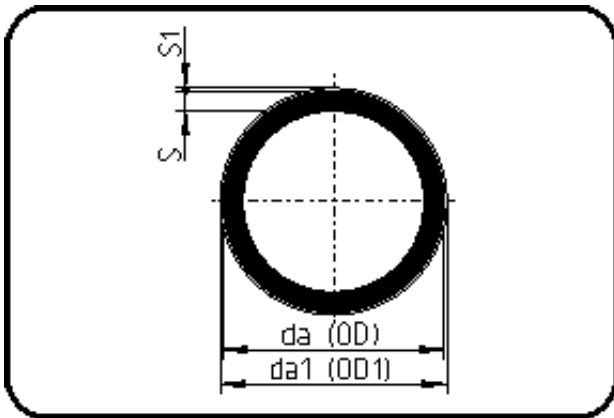

SURELINE III Pipes

Code: 712.7

- Pipe black 12m
- with blue protective layer
- with 4 green stripes
- extruded
- **PE 100-RC SURELINE III**

From dim. 355 not available from stock - delivery time on request.

Dimension	Code	Detail	Weight
1000	70.712.7100.11	1000x90,8 SDR11 ISO S-5	273.00

	Unit	Nominale	Tol+	Tol-
da(OD)	mm	1.000	0.00	0.00
s	mm	90,8	0.00	0.00
s1	mm	4	1.50	0.00
da(OD1)	mm	1.006	0.00	0.00