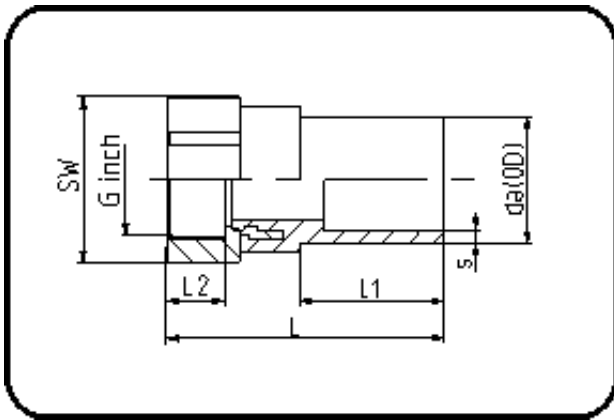

## Electro Fusion Fittings

Code: 180.1

- Steel-R-female thread
- for E-Adaptor
- W/P-TW
- injection moulded
- **Electro-fusion**
- **PE 100-RC black**

Discontinued products.

Dimension	Code	Detail	Weight
32 X 1	70.180.1032.11	32X1" SDR 11 PN16	0.18

	Unit	Nominale	Tol+	Tol-
da(OD)	mm	32	0.30	0.00
L	mm	88	1.50	1.50
L1	mm	46	1.50	1.50
SW	mm	41	0.00	0.00
G	inch	1	0.00	0.00
L2	mm	19	0.75	0.00
s	mm	3	0.40	0.00
E	mm	33,25	0.00	0.00
K	mm	30,29	0.00	0.00