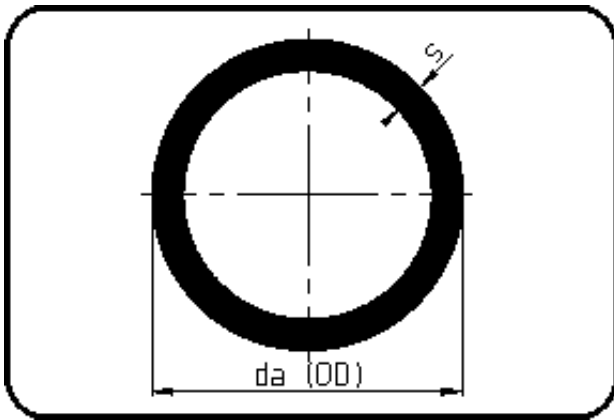

SURELINE I Pipes

Code: 713.5

- Pipe black 50m coiled
- with blue stripes
- extruded
- PE 100-RC SURELINE I

Dim 20 - 75 available from stock. Please request other stripe-colours individually.

Dimension	Code	Detail	Weight
25	70.713.5025.11	25X2,3 SDR11 ISO S-5	0.17

	Unit	Nominale	Tol+	Tol-
da(OD)	mm	25	0.30	0.00
s	mm	2,3	0.40	0.00