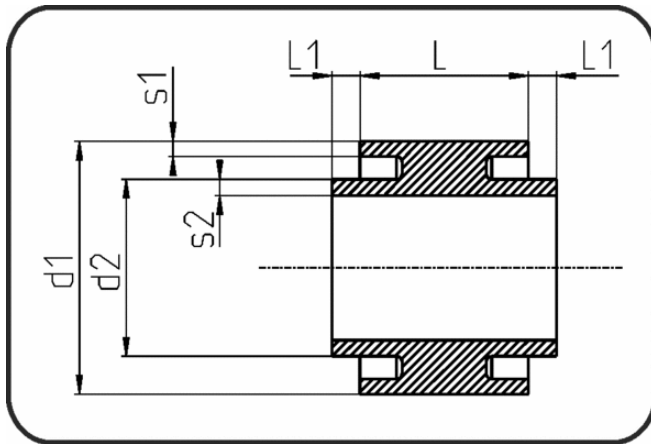

PPR Poly-Flo

Code: 195

- Poly-Flo Dog Bone
- solid
- machined
- **simultaneous + cascade welding**
- PPR grey

| Dimension | Code | Detail | L mm | s1 mm | s2 mm | d1 mm | d2 mm | Weight |
|-----------|----------------|------------------|---------|----------|----------|----------|----------|--------|
| 50/32 | 11.195.5032.71 | 50/32 SDR17/11 | 50 | 3 | 3 | 50 | 32 | 0.05 |
| 90/63 | 11.195.9063.71 | 90/63 SDR17/11 | 60 | 5,4 | 5,8 | 90 | 63 | 0.20 |
| 160/110 | 11.195.1611.71 | 160/110 SDR17/11 | 80 | 9,5 | 10 | 160 | 110 | 0.93 |