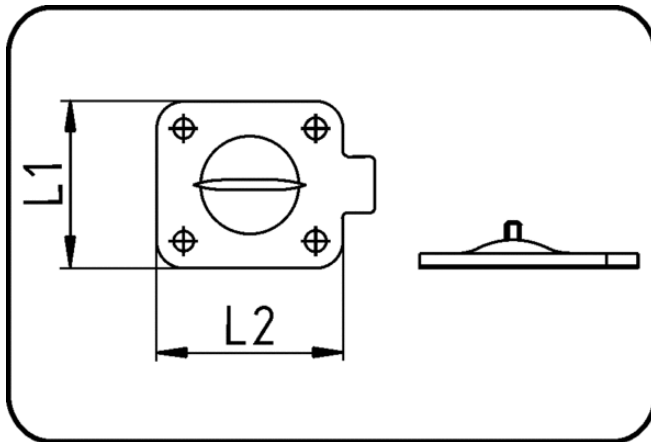

Backing Rings, Accessories

Code: 88.342

- Replacement Diaphragm
- for Diaphragm Valve
- and T-Diaphragm Valve
- EPDM

Dimension	Code	Detail	L1 mm	L2 mm	Weight
20,25	88.342.2025.02	20,25 20/20-25/25	62,5	56	0.02
32	88.342.0032.02	32 32/20-110/32	66,8	75,5	0.04
40,50	88.342.4050.02	40,50	90,9	102,2	0.08
63	88.342.0063.02	63 63/40-63/63 75/40-110/63	108,6	121,1	0.12