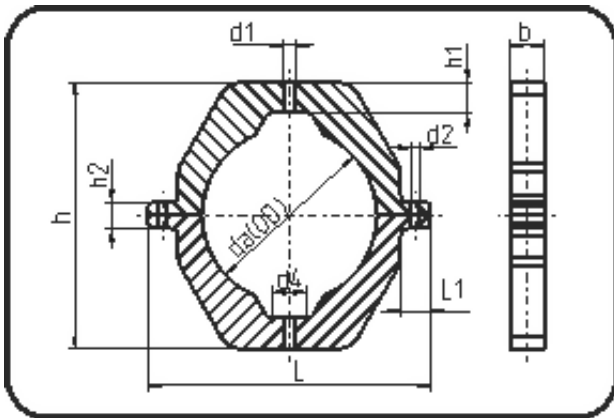

Backing Rings, Accessories

Code: 348.8

- Pipe Clip
- 2 halves / without screws
- for restrained fitting
- machined
- **Installation Accessory**
- PPR grey

| Dimension | Code | Detail | Weight |
|-----------|----------------|----------|--------|
| 400 | 11.348.8400.00 | 400x80mm | 5.60 |

| | Unit | Nominale | Tol+ | Tol- |
|--------|------|----------|------|------|
| da(OD) | mm | 400 | 0.00 | 0.00 |
| L | mm | 534 | 1.50 | 1.50 |
| L1 | mm | 37 | 2.25 | 0.00 |
| h1 | mm | 39 | 0.75 | 0.75 |
| b | mm | 80 | 1.50 | 1.50 |
| h2 | mm | 30 | 1.50 | 1.50 |
| d1 | mm | 16 | 0.75 | 0.00 |
| d2 | mm | 12 | 0.75 | 0.75 |
| h | mm | 526 | 1.50 | 1.50 |
| d4 | mm | 40 | 0.00 | 2.25 |