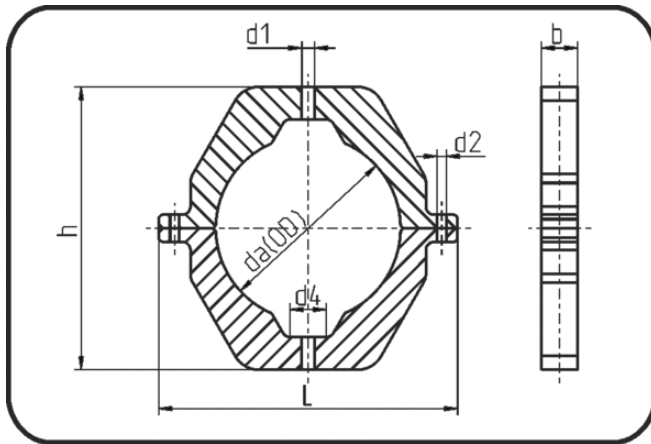

Backing Rings, Accessories

Code: 348.8

- Pipe Clip
- 2 halves / without screws
- for restrained fitting
- machined
- **Installation Accessory**
- **PPR grey**

Dimension	Code	Detail	da(OD) mm	L mm	h mm	d1 mm	d2 mm	b mm	Weight
250	11.348.8250.00	250x80mm	250	380	362	14	10	80	3.30
280	11.348.8280.00	280x80mm	280	410	392	14	10	80	3.70
315	11.348.8315.00	315x80mm	315	445	432	14	10	80	4.00
400	11.348.8400.00	400x80mm	400	534	526	16	12	80	5.60
450	11.348.8450.00	450x80mm	450	584	578	16	12	80	6.40