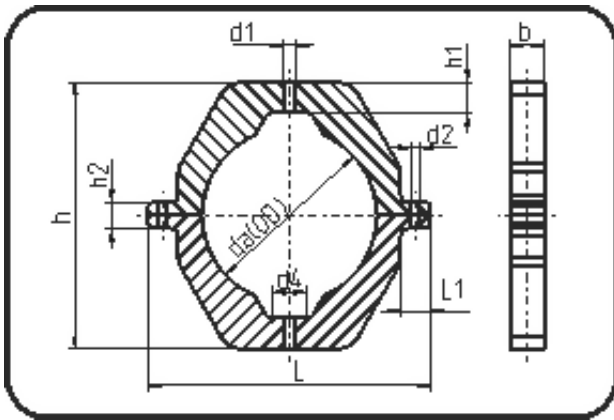

Backing Rings, Accessories

Code: 348.8

- Pipe Clip
- 2 halves / without screws
- for restrained fitting
- machined
- **Installation Accessory**
- PPR grey

| Dimension | Code | Detail | Weight |
|-----------|----------------|----------|--------|
| 315 | 11.348.8315.00 | 315x80mm | 4.00 |

| | Unit | Nominale | Tol+ | Tol- |
|--------|------|----------|------|------|
| da(OD) | mm | 315 | 0.00 | 0.00 |
| L | mm | 445 | 1.50 | 1.50 |
| L1 | mm | 35 | 2.25 | 0.00 |
| h1 | mm | 38,5 | 0.75 | 0.75 |
| b | mm | 80 | 1.50 | 1.50 |
| h2 | mm | 30 | 1.50 | 1.50 |
| d1 | mm | 14 | 0.75 | 0.00 |
| d2 | mm | 10 | 0.75 | 0.75 |
| h | mm | 432 | 1.50 | 1.50 |
| d4 | mm | 40 | 0.00 | 2.25 |